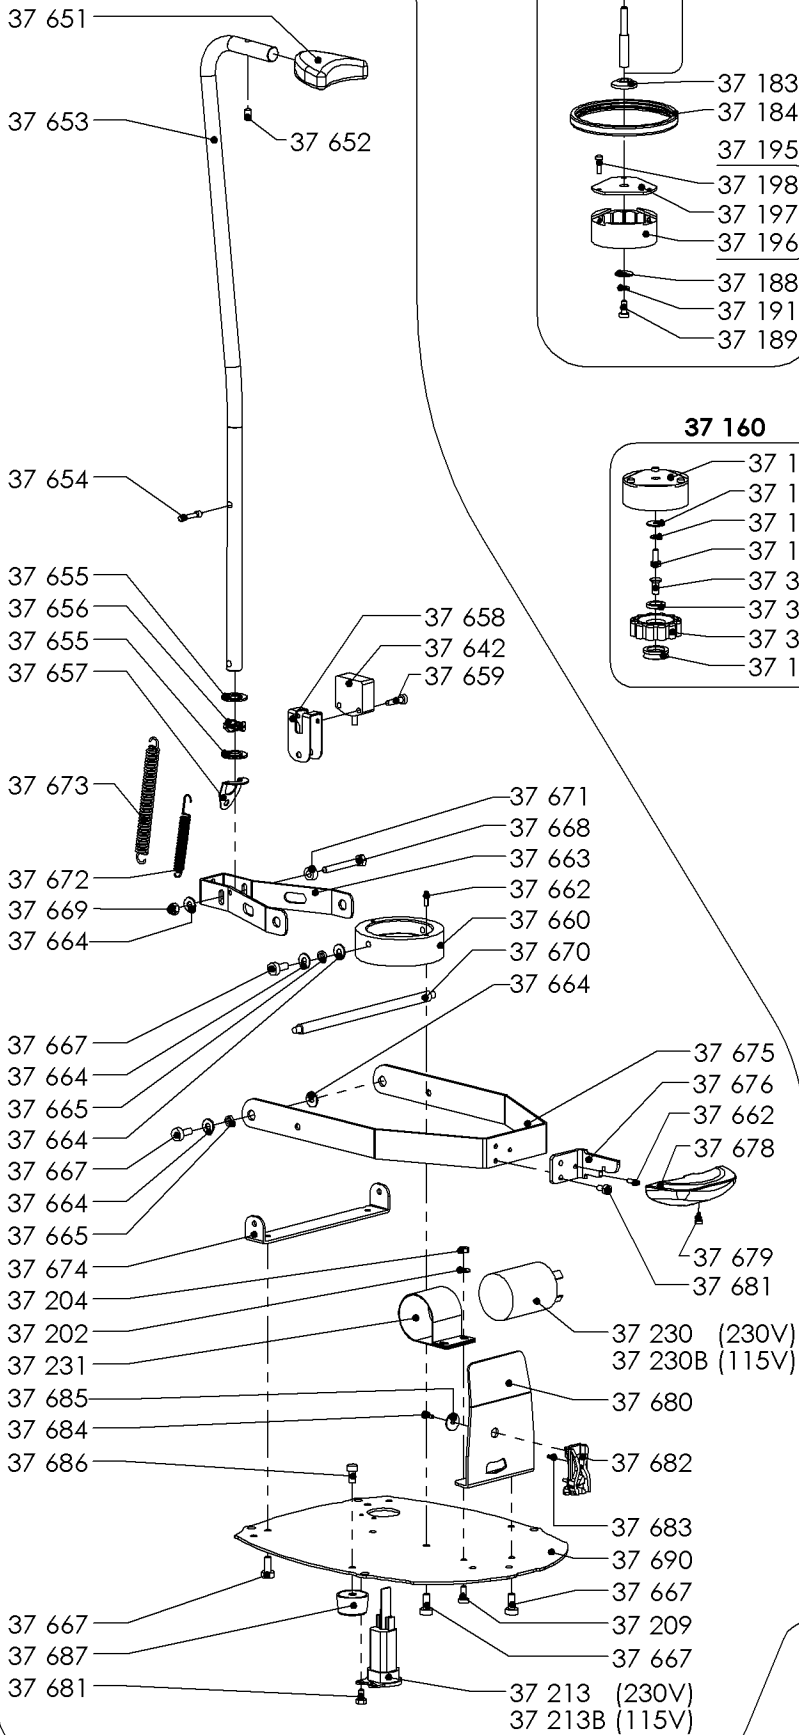

4l : 4 liters stainless steel
 4P : 4 liters plastic
 2l : 2 liters stainless steel
 2P : 2 liters plastic

37 650 (230V)
 37 650B (110V)

37 180

37 160