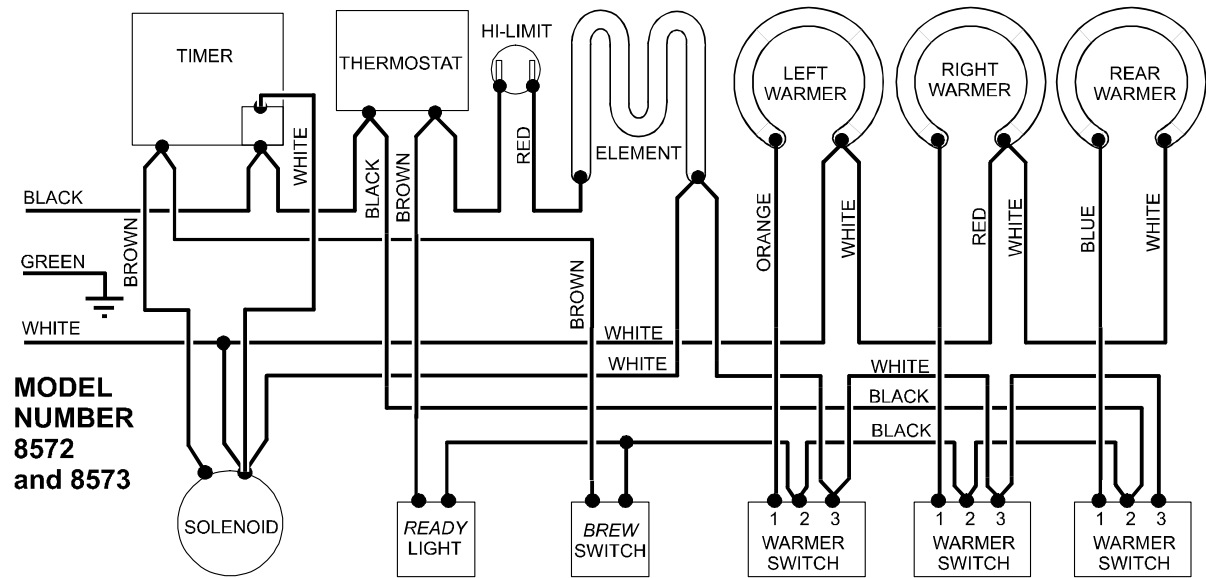

EXPLODED VIEW & PARTS LIST (continued)

INTERNAL PLUMBING COMPONENTS

ITEM	PART NO.	DESCRIPTION	USED ON
8	8540-3	Faucet Outlet Tube Assembly	8540, 8572 & 8574
9	8540-4	Formed Inlet Tube Assembly	8540, 8572 & 8574
10	8551-30	1/4" Male Flare x 1/8" FPT	8540, 8572 & 8574
11	8514-26	Needle Valve (Faucet Shut-Off)	8540, 8572 & 8574
12	8572-20	Inlet Tube Assembly (old-style)	8540, 8572 & 8574
	84461	Braided Hose (new-style)	8540, 8572 & 8574
15	8941-20	Adapter Fitting (old-style)	8540, 8541, 8572, 8573 & 8574
18	8540-30	Elbow	8540, 8541, 8572, 8573 & 8574
19	8541-21	Basin Pan (Automatic)	8540, 8541, 8572, 8573 & 8574
	8543-29	Basin Pan (Pour-Over)	8542, 8543, 8571
25	8043-13	Sprayer Elbow	All
26	82680	Hex Lock Nut	8540, 8572 & 8574
27	8551-100B	7/16" Lock Washer	8540, 8572 & 8574
28	82681	Washer	8540, 8572 & 8574
29	82556	Faucet Assembly	8540, 8572 & 8574
33	8543-42	Spray Head Gasket	All
34	82727	Spray Disk	All
34a	8543-45	Spray Head Retainer	All
40	8541-93	Inlet Fitting, Straight (old-style)	8541 & 8573
42	8551-35	Coil Inlet "Tee" Fitting (old-style)	8540, 8572 & 8574
43	8541-46	Water Inlet Tube	8540, 8541, 8572, 8573 & 8574
44	8541-48A	Elbow 1/4" Male Flare x 1/4" FPT (old-style)	8540, 8541, 8572, 8573 & 8574
45	8541-120	Solenoid Valve (old-style)	8540, 8541, 8572, 8573 & 8574
	83612	Solenoid Valve, Single (new-style)	8541 & 8573
	84455	Solenoid Valve w/ Bypass (new-style)	8540, 8572 & 8574
46	8706-102	Adapter Fitting (old-style)	8540, 8541, 8572, 8573 & 8574
59	8043-8	Inlet Elbow	All
60	8043-15	Vent Tube	All
61	8043-11	Outlet Elbow	All
FAUCET REPAIR KITS			
	82573	Handle (item 18a)	
	82575	Seat Cup (item 18c)	
	82576	Faucet Repair Kit (Includes 18a Handle, 18c Seat Cup, 18d Spring, 18h Stem, 18j Pin & 18k Bonnet)	
	82682	Retainer Clip (item 18b)	
	84804	Aerator Replacement Kit (Includes 18e O-Ring, 18f Aerator Disk & 18g Aerator Cap)	
	84870	Aerator Repair Kit (Includes 18e O-Ring & 18f Aerator Disk)	

WIRING DIAGRAM

WIRING DIAGRAM (continued)