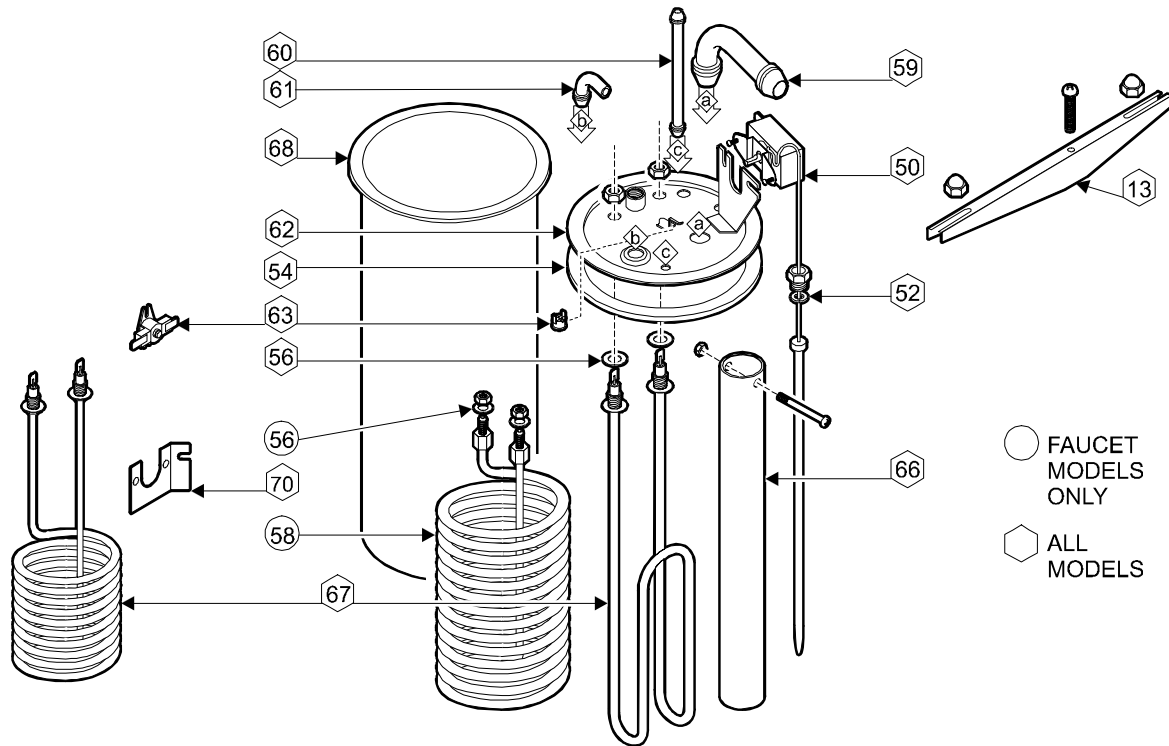

EXPLODED VIEW & PARTS LIST (continued)

HOT WATER TANK ASSEMBLY

ITEM	PART NO.	DESCRIPTION	USED ON
13	8043-5	Hold Down Strap	All
50	8512-51	Thermostat	All
52	8512-41	Seal Washer	All
54	8043-12	Tank Cover Gasket	All
56	8043-30	Seal Gasket	All
58	8540-6	Hot Water Coil	8540, 8572, 8574
59	8043-8	Inlet Elbow	All
60	8043-15	Vent Tube	All
61	8043-11	Outlet Elbow	All
62	8512-45	Tank Cover (Plate Only, 6 holes)	8541, 8542, 8543, 8571, 8573
	8514-68	Tank Cover (Plate Only, 8-holes)	8540, 8572, 8574
63	8043-83	Hi-Limit Thermostat (120V)	All, except 8574
	8552-50	Hi-Limit Thermostat (240V)	8574
66	8043-24	Water inlet Tube	All
67	8043-14	Heating Element (120V, 1500W)	All, except 8574
	8716-1	Heating Element (240V, 3500W)	8574
68	8043-10	Tank Body	All
70	80625	Bracket, Hi-Limit	8574

ELECTRICAL COMPONENTS

ITEM	PART NO.	DESCRIPTION	USED ON
2	8572-18	Warmer Element, 120V 100W	All
30	6710-23	Warmer ON/OFF Switch	All
31	8572-24	BREW Switch, push-button	8572, 8573, 8574
	8707-55	BREW SWITCH, momentary rocker	8540, 8541
32	8718-31	READY TO BREW Indicator Light	All
36	6407-15	Cord & Cap Assembly, NEMA 5-15P	All, except 8574
36t	8552-18	Terminal Block, 4P	8574
37	35-210	Strain Relief	All, except 8574
39	8718-1	Timer, 2 Minute w/dial & knob	8540, 8541, 8572, 8573, 8574
45	8541-120	Solenoid Valve (Old-Style)	8540, 8541, 8572, 8573, 8574
	83612	Solenoid Valve (new-style, single)	8541 & 8573
	84455	Solenoid Valve (new style w/bypass)	8540, 8572, 8574
50	8512-51	Thermostat	All
63	8043-83	Hi-Limit Thermostat	All, except 8574
	8552-50	Hi-Limit Thermostat, Manual Reset	8574
67	8043-14	Heating Element, 120V 1500W	All, except 8574
	8716-1	Heating Element, 240V 3500W	8574