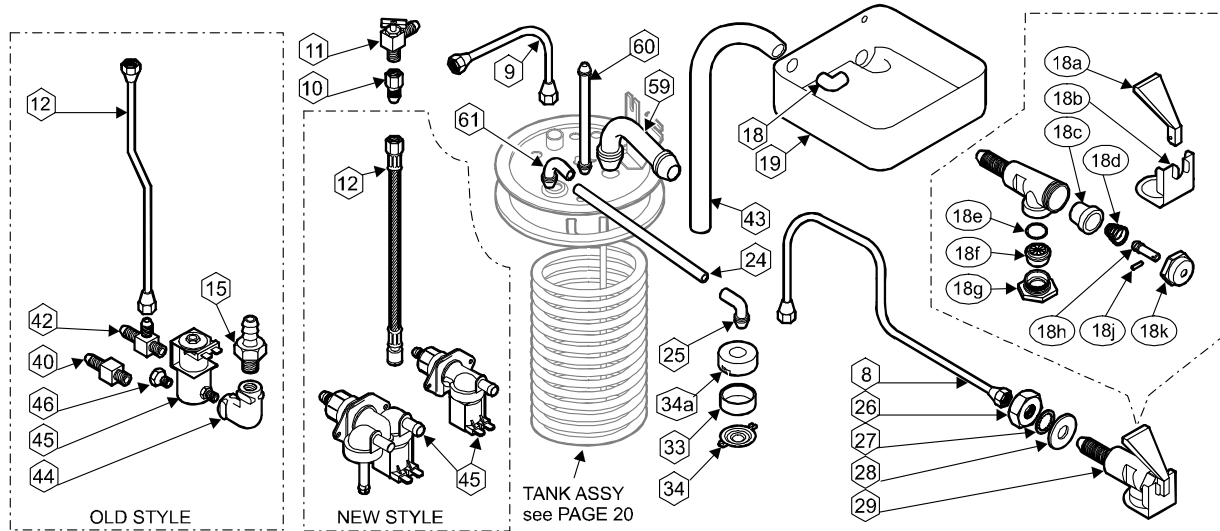

EXPLODED VIEW & PARTS LIST (continued)

INTERNAL PLUMBING COMPONENTS

ITEM	PART NO.	DESCRIPTION	USED ON
8	8540-3	Faucet Outlet Tube Assembly	8540, 8572 & 8574
9	8540-4	Formed Inlet Tube Assembly	8540, 8572 & 8574
10	8551-30	1/4" Male Flare x 1/8" FPT	8540, 8572 & 8574
11	8514-26	Needle Valve (Faucet Shut-Off)	8540, 8572 & 8574
12	8572-20	Inlet Tube Assembly (old-style)	8540, 8572 & 8574
	84461	Braided Hose (new-style)	8540, 8572 & 8574
15	8941-20	Adapter Fitting (old-style)	8540, 8541, 8572, 8573 & 8574
18	8540-30	Elbow	8540, 8541, 8572, 8573 & 8574
19	8541-21	Basin Pan (Automatic)	8540, 8541, 8572, 8573 & 8574
	8543-29	Basin Pan (Pour-Over)	8542, 8543, 8571
25	8043-13	Sprayer Elbow	All
26	82680	Hex Lock Nut	8540, 8572 & 8574
27	8551-100B	7/16" Lock Washer	8540, 8572 & 8574
28	82681	Washer	8540, 8572 & 8574
29	82556	Faucet Assembly	8540, 8572 & 8574
33	8543-42	Spray Head Gasket	All
34	82727	Spray Disk	All
34a	8543-45	Spray Head Retainer	All
40	8541-93	Inlet Fitting, Straight (old-style)	8541 & 8573
42	8551-35	Coil Inlet "Tee" Fitting (old-style)	8540, 8572 & 8574
43	8541-46	Water Inlet Tube	8540, 8541, 8572, 8573 & 8574
44	8541-48A	Elbow 1/4" Male Flare x 1/4" FPT (old-style)	8540, 8541, 8572, 8573 & 8574
45	8541-120	Solenoid Valve (old-style)	8540, 8541, 8572, 8573 & 8574
	83612	Solenoid Valve, Single (new-style)	8541 & 8573
	84455	Solenoid Valve w/ Bypass (new-style)	8540, 8572 & 8574
46	8706-102	Adapter Fitting (old-style)	8540, 8541, 8572, 8573 & 8574
59	8043-8	Inlet Elbow	All
60	8043-15	Vent Tube	All
61	8043-11	Outlet Elbow	All
FAUCET REPAIR KITS			
	82573	Handle (item 18a)	
	82575	Seat Cup (item 18c)	
	82576	Faucet Repair Kit (Includes 18a Handle, 18c Seat Cup, 18d Spring, 18h Stem, 18j Pin & 18k Bonnet)	
	82682	Retainer Clip (item 18b)	
	84804	Aerator Replacement Kit (Includes 18e O-Ring, 18f Aerator Disk & 18g Aerator Cap)	
	84870	Aerator Repair Kit (Includes 18e O-Ring & 18f Aerator Disk)