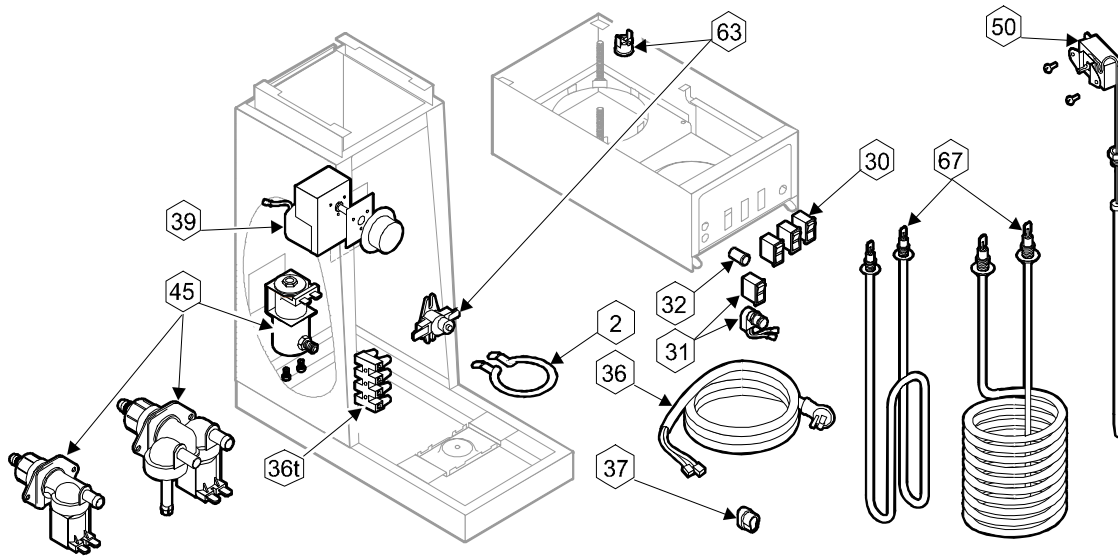

EXPLODED VIEW & PARTS LIST (continued)

HOT WATER TANK ASSEMBLY

ITEM	PART NO.	DESCRIPTION	USED ON
13	8043-5	Hold Down Strap	All
50	8512-51	Thermostat	All
52	8512-41	Seal Washer	All
54	8043-12	Tank Cover Gasket	All
56	8043-30	Seal Gasket	All
58	8540-6	Hot Water Coil	8540, 8572, 8574
59	8043-8	Inlet Elbow	All
60	8043-15	Vent Tube	All
61	8043-11	Outlet Elbow	All
62	8512-45	Tank Cover (Plate Only, 6 holes)	8541, 8542, 8543, 8571, 8573
	8514-68	Tank Cover (Plate Only, 8-holes)	8540, 8572, 8574
63	8043-83	Hi-Limit Thermostat (120V)	All, except 8574
	8552-50	Hi-Limit Thermostat (240V)	8574
66	8043-24	Water inlet Tube	All
67	8043-14	Heating Element (120V, 1500W)	All, except 8574
	8716-1	Heating Element (240V, 3500W)	8574
68	8043-10	Tank Body	All
70	80625	Bracket, Hi-Limit	8574

8543-300	Spare Cover Assembly (120V, 1500 W No Coil - all parts mounted to cover)
8541WF-300	Spare Cover Assembly (120V, 1500W With Coil - all parts mounted to cover)

**COMPLETE
SPARE
TANK COVER
ASSEMBLY**

ELECTRICAL COMPONENTS

ITEM	PART NO.	DESCRIPTION	USED ON
2	8572-18	Warmer Element, 120V 100W	All
30	6710-23	Warmer ON/OFF Switch	All
31	8572-24	BREW Switch, push-button	8572, 8573, 8574
	8707-55	BREW SWITCH, momentary rocker	8540, 8541
32	8718-31	READY TO BREW Indicator Light	All
36	6407-15	Cord & Cap Assembly, NEMA 5-15P	All, except 8574
36t	8552-18	Terminal Block, 4P	8574
37	35-210	Strain Relief	All, except 8574
39	8718-1	Timer, 2 Minute w/dial & knob	8540, 8541, 8572, 8573, 8574
45	8541-120	Solenoid Valve (Old-Style)	8540, 8541, 8572, 8573, 8574
	83612	Solenoid Valve (new-style, single)	8541 & 8573
	84455	Solenoid Valve (new style w/bypass)	8540, 8572, 8574
50	8512-51	Thermostat	All
63	8043-83	Hi-Limit Thermostat	All, except 8574
	8552-50	Hi-Limit Thermostat, Manual Reset	8574
67	8043-14	Heating Element, 120V 1500W	All, except 8574
	8716-1	Heating Element, 240V 3500W	8574