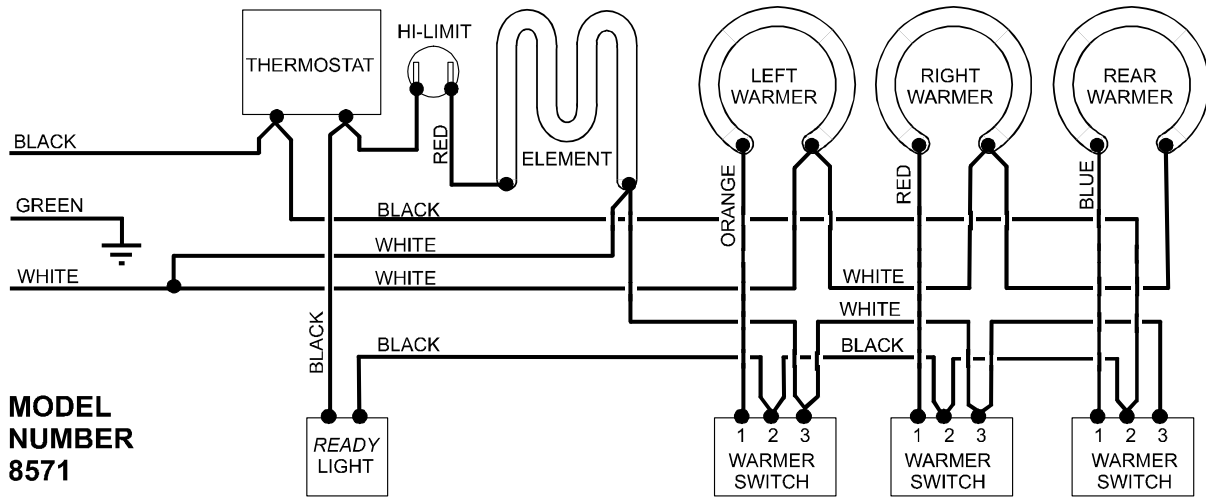

EXPLODED VIEW & PARTS LIST (continued)

INTERNAL PLUMBING COMPONENTS

ITEM	PART NO.	DESCRIPTION	USED ON
8	8540-3	Faucet Outlet Tube Assembly	8540, 8572 & 8574
9	8540-4	Formed Inlet Tube Assembly	8540, 8572 & 8574
10	8551-30	1/4" Male Flare x 1/8" FPT	8540, 8572 & 8574
11	8514-26	Needle Valve (Faucet Shut-Off)	8540, 8572 & 8574
12	8572-20	Inlet Tube Assembly (old-style)	8540, 8572 & 8574
	84461	Braided Hose (new-style)	8540, 8572 & 8574
15	8941-20	Adapter Fitting (old-style)	8540, 8541, 8572, 8573 & 8574
18	8540-30	Elbow	8540, 8541, 8572, 8573 & 8574
19	8541-21	Basin Pan (Automatic)	8540, 8541, 8572, 8573 & 8574
	8543-29	Basin Pan (Pour-Over)	8542, 8543, 8571
25	8043-13	Sprayer Elbow	All
26	82680	Hex Lock Nut	8540, 8572 & 8574
27	8551-100B	7/16" Lock Washer	8540, 8572 & 8574
28	82681	Washer	8540, 8572 & 8574
29	82556	Faucet Assembly	8540, 8572 & 8574
33	8543-42	Spray Head Gasket	All
34	82727	Spray Disk	All
34a	8543-45	Spray Head Retainer	All
40	8541-93	Inlet Fitting, Straight (old-style)	8541 & 8573
42	8551-35	Coil Inlet "Tee" Fitting (old-style)	8540, 8572 & 8574
43	8541-46	Water Inlet Tube	8540, 8541, 8572, 8573 & 8574
44	8541-48A	Elbow 1/4" Male Flare x 1/4" FPT (old-style)	8540, 8541, 8572, 8573 & 8574
45	8541-120	Solenoid Valve (old-style)	8540, 8541, 8572, 8573 & 8574
	83612	Solenoid Valve, Single (new-style)	8541 & 8573
	84455	Solenoid Valve w/ Bypass (new-style)	8540, 8572 & 8574
46	8706-102	Adapter Fitting (old-style)	8540, 8541, 8572, 8573 & 8574
59	8043-8	Inlet Elbow	All
60	8043-15	Vent Tube	All
61	8043-11	Outlet Elbow	All
FAUCET REPAIR KITS			
	82573	Handle (item 18a)	
	82575	Seat Cup (item 18c)	
	82576	Faucet Repair Kit (Includes 18a Handle, 18c Seat Cup, 18d Spring, 18h Stem, 18j Pin & 18k Bonnet)	
	82682	Retainer Clip (item 18b)	
	84804	Aerator Replacement Kit (Includes 18e O-Ring, 18f Aerator Disk & 18g Aerator Cap)	
	84870	Aerator Repair Kit (Includes 18e O-Ring & 18f Aerator Disk)	

WIRING DIAGRAM

WIRING DIAGRAM (continued)