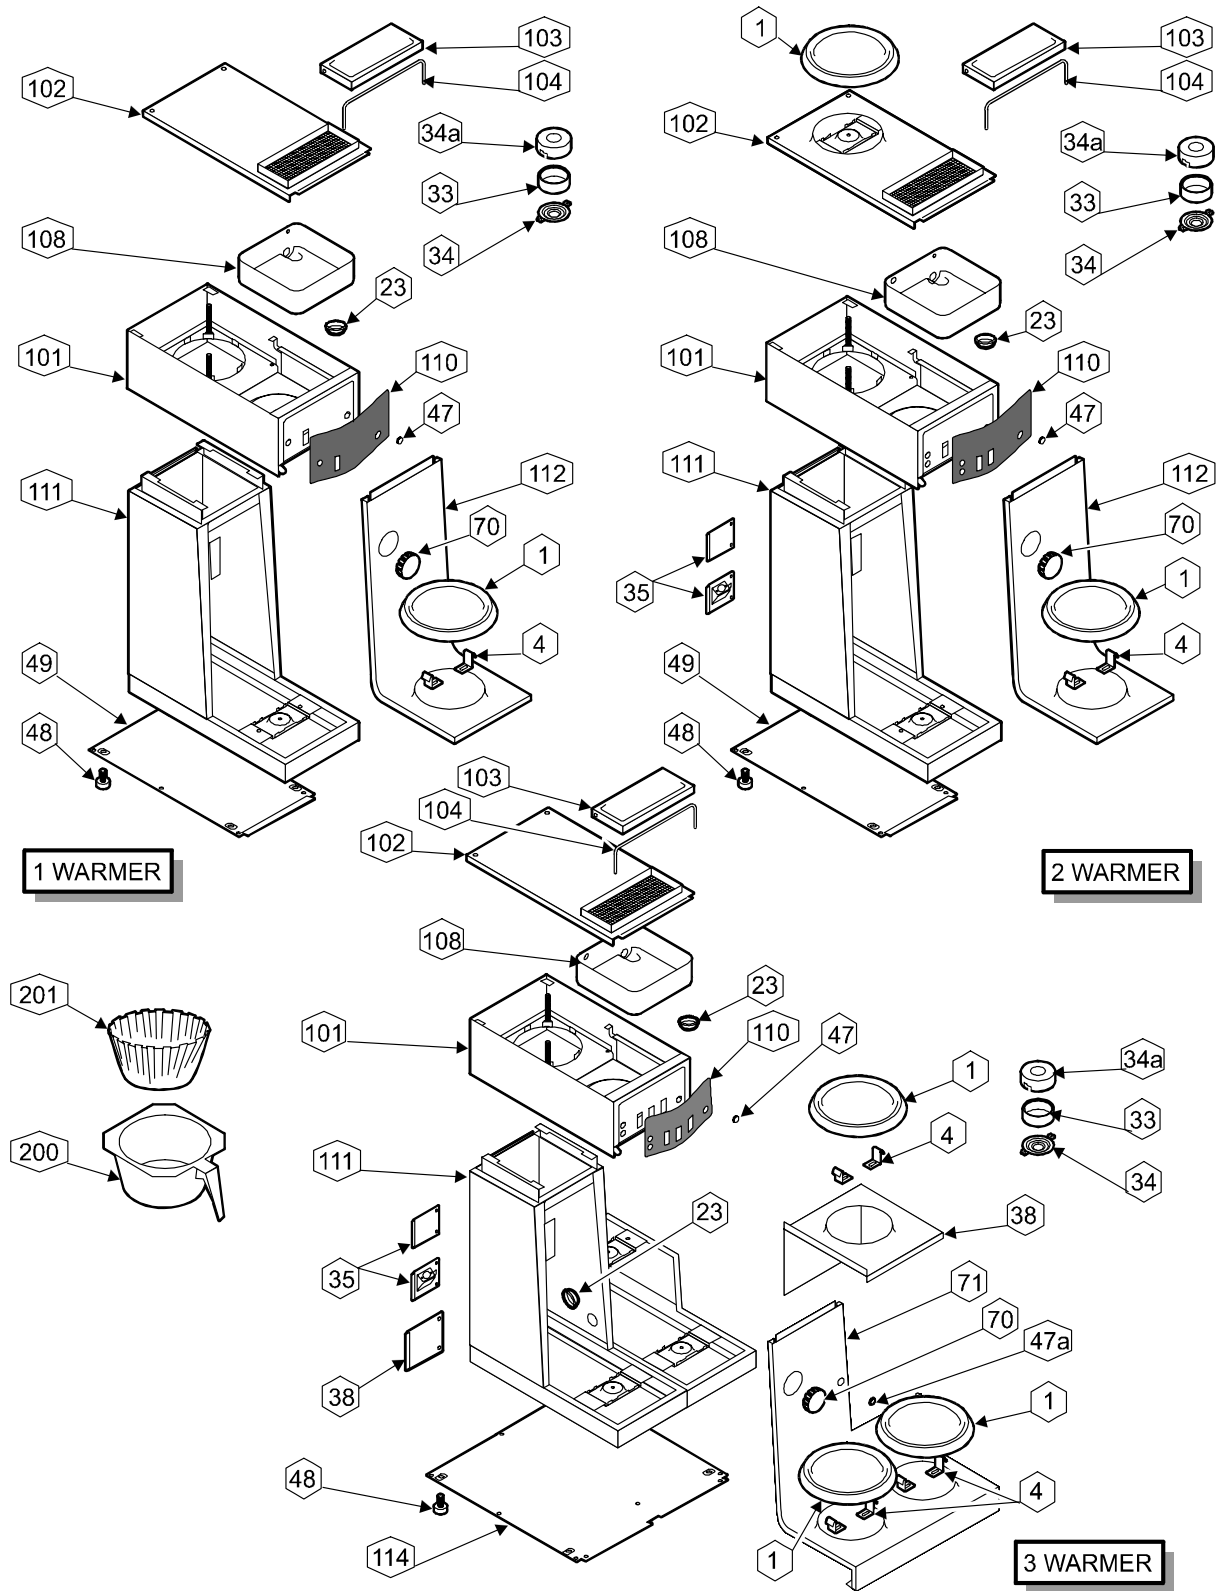

EXPLODED VIEW & PARTS LIST

CABINET & RELATED COMPONENTS

EXPLODED VIEW & PARTS LIST (continued)

ITEM	PART NO.	DESCRIPTION	USED ON
1	8700-16	Warmer Cover Plate, Black	All
	8875-149	Warmer Cover Plate, Brown	All
4	8543-80	Clip, Panel Retaining	All
20	8543-23	Tinnerman Nut, #8 (not shown)	All
23	8543-69	Heyco Bushing	All
33	8543-42	Spray Head Gasket	All
34	82727	Spray Disk	All
34a	8543-45	Spray Head Retainer	All
35	8572-34	Door, Solenoid Access (Old-Style)	8540, 8541, 8572, 8573 & 8574
	85089	Door, Solenoid (New-Style)	8540, 8541, 8572, 8573 & 8574
38	8574-10	Cover, Electric	8574
47	8810-12	Button Plug (Non-faucet)	8541, 8542, 8543, 8571, & 8573
47a	8033-60	Button Plug (Hi-Limit)	8574
48	8033-55	Leveler, Adjustable Leg	All
	8033-56	Cap, Adjustable Leg	All
	81732	Adjustable Leg Assembly	All
70	8706-75	Button Plug (Timer)	8540, 8541, 8572, 8573 & 8574
101	8572-13	Top Assembly	All
102	8512-56	Basin Cover Assy (w / Warmer)	8540, 8541, 8543
	8542-6	Basin Cover Assy (no Warmer)	8542, 8571, 8572, 8573 & 8574
103	8543-46	Reservoir Cover	All
104	8543-49	Reservoir Cover Hinge Wire	All
108	8541-21	Basin Pan (Automatic)	8540, 8541, 8572, 8573 & 8574
	8543-29	Basin Pan (Pour-Over)	8542, 8543, 8571
110	8542-110	Basin Front Label	8542
	8543-160	Basin Front Label	8543
	8541-160	Basin Front Label	8540 & 8541
	8572-110	Basin Front Label	8572, 8573 & 8574
	8571-20	Basin Front Label	8571
111	8542-25	Bottom Assembly (In-Line Pour-Over)	8542 & 8543
	8540-25	Bottom Assembly (In-Line Automatic)	8540 & 8541
	8571-13	Bottom Assy (3-Station Pour-Over)	8571
	8572-33	Bottom Assy (3-Station Automatic)	8572 & 8573
		Bottom Assy (3-Station Automatic)	8574
112	8541-155	Panel, Front	8540 & 8541
	8543-48	Panel, Front	8542 & 8543
	8571-3	Panel, Front	8571
	8572-10	Panel, Front	8572, 8573 & 8574
114	8718-61	Panel, Bottom Plate (In-line)	8540, 8541, 8542 & 8543
	8752-66	Panel, Bottom Plate (3-Station)	8571, 8572, 8573 & 8574
200	8942-6B	Brew Chamber, Black	All
	8942-6	Brew Chamber, Brown	All
	8707-6	Brew Chamber, Stainless	All
	8766-11	Brew Chamber, Portion Pack, Black	All
	8942-6PP	Brew Chamber, Portion Pack, Brown	All
201	POF	Filter Paper (case of 1000)	All