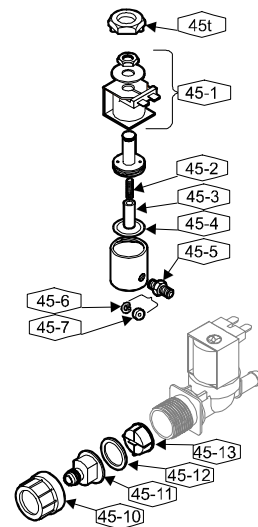

ELECTRICAL COMPONENTS

ITEM	PART NO.	DESCRIPTION	USED ON
2	8572-18	Warmer Element, 120V 100W	All
30	6710-23	Warmer ON/OFF Switch	All
31	8572-24	BREW Switch, push-button	8572, 8573, 8574
	8707-55	BREW SWITCH, momentary rocker	8540, 8541
32	8718-31	READY TO BREW Indicator Light	All
36	6407-15	Cord & Cap Assembly, NEMA 5-15P	All, except 8574
36t	8552-18	Terminal Block, 4P	8574
37	35-210	Strain Relief	All, except 8574
39	8718-1	Timer, 2 Minute w/dial & knob	8540, 8541, 8572, 8573, 8574
45	8541-120	Solenoid Valve (Old-Style)	8540, 8541, 8572, 8573, 8574
	83612	Solenoid Valve (new-style, single)	8541 & 8573
	84455	Solenoid Valve (new style w/bypass)	8540, 8572, 8574
50	8512-51	Thermostat	All
63	8043-83	Hi-Limit Thermostat	All, except 8574
	8552-50	Hi-Limit Thermostat, Manual Reset	8574
67	8043-14	Heating Element, 120V 1500W	All, except 8574
	8716-1	Heating Element, 240V 3500W	8574

SOLENOID REPAIR KITS (OLD-STYLE SOLENOID ONLY)

8541-120CS	Coil Assembly (item 45-1)
8541-120K	Solenoid Repair Kit (includes items 45-2 Spring, 45-3 Plunger & x45-4 Seal Ring)
8541-120JS	Solenoid Repair Kit (includes items 45-2 Spring, 45-3 Plunger & 45-4 Seal Ring plus 45t Service Wrench)
8541-120KS	Solenoid Repair Kit (includes items 45-2 Spring, 45-3 Plunger, 45-4 Seal Ring & x45-5 Flow Control plus 45t Service Wrench)
8541-120F	Flow Control (item 45-5 includes 45-6 Retainer Ring & 45-7 Flow Control Washer)
8541-120R	Flow Control Washer Retaining Ring (item 45-6)
8541-120FW	Flow Control Washer (item 45-7)
8541-120-WS	Service Wrench (item 45t)

SOLENOID REPAIR KITS (NEW-STYLE SOLENOID ONLY)