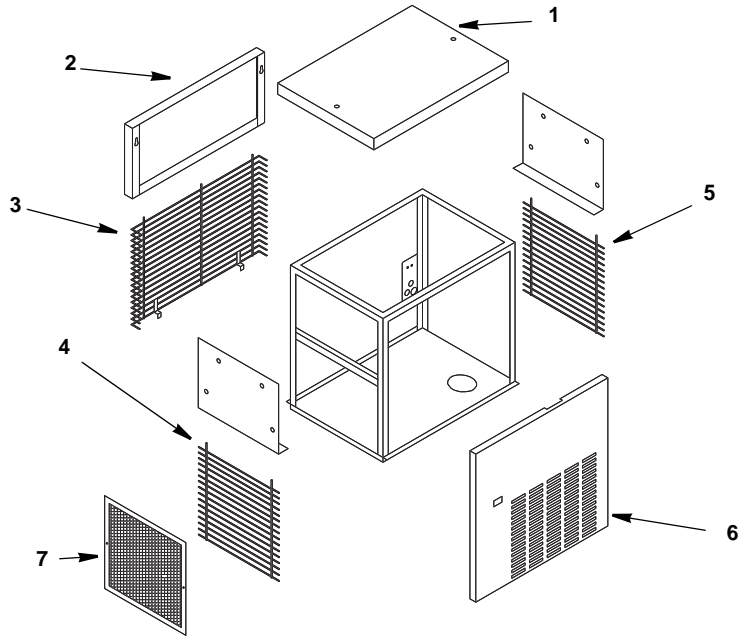

RF-0650 PANELS

DESCRIPTION

	DESCRIPTION	PART NO.
1	Top panel	000006054
2	Back panel	
	a. 220/60/1	000006052
	b. 230/50/1	000006052
3	Back grill	000005702
4	Left side panel	000006051
5	Right side panel	000006053
6	Front panel assembly	000005786
7	Air Filter	000005662

† Refer to Cross Reference Guide