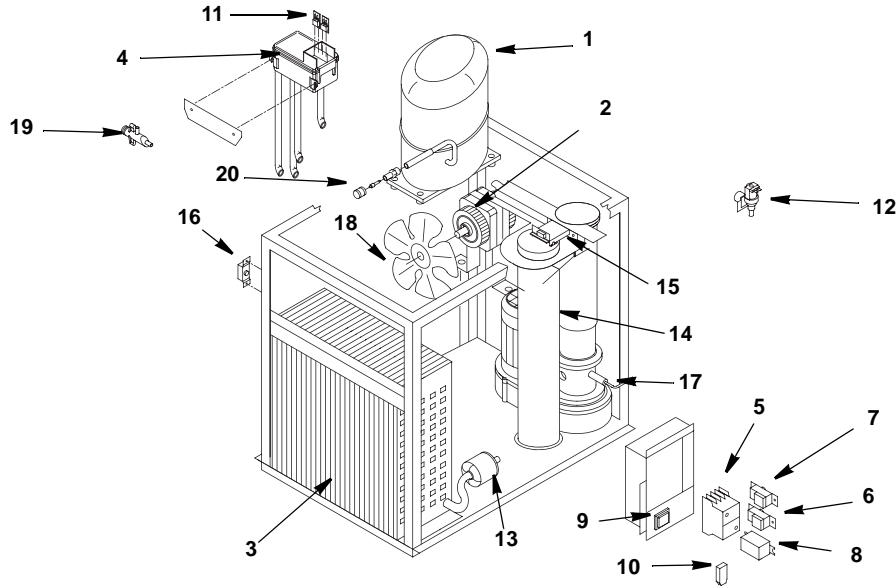

Ice Machine Parts List for Series RF-0650 Models

RF0650 EVAPORATOR COMPARTMENT

DESCRIPTION

	DESCRIPTION		PART NO.
1	Compressor		
	a. 220/60/1		000005623
	b. 230/50/1		000005622
2	Condenser Fan Motor 220/60/1 or 230/50/1		000005579
3	Air cooled condenser		000005631
4	Water reservoir assembly (includes hoses)		000005750
	a. Water reservoir only		000005747
5	Compressor Contactor 220/60/1 or 230/50/1		000005641
6	Low pressure switch (LPCO)		000006076
7	Bin thermostat		000005765
8	Fan Cycle Control		
	b. 220/60/1		000006191
	c. 230/50/1		000006191
9	On/Off rocker switch		000005763
10	Electronic Noise Reducer (radio interference filter) 220/60/1 or 230/50/1		000005680
11	Float microswitch		000005760
12	Water Inlet Valve		
	a. 220/60/1		000006059
	b. 230/50/1		000005770
13	Liquid line drier		000005676
14	Ice chute		000005730
15	Ice chute safety switch		000005762
16	High pressure switch		000005761
17	Rotation sensor		000005755

Miscellaneous – Brackets, Screws, etc.

18	Condenser Fan Blade	000005689
19	Drain manifold 220/60/1 or 230/50/1	000005669
20	Access valve	
	a. Fitting	000006408
	b. Core	000006409
	c. Cap	000006410

RF-0650 EVAPORATOR ASSEMBLY

DESCRIPTION

DESCRIPTION	PART NO.
1 Evaporator assembly	00005683
2 Foundation	00005694
3 Gear Motor Assembly	
a. 220/60/1	00006064
b. 230/50/1	00005699
4 Insulating cap	00005733
5 Bearing cap	00005645
6 Snap ring	00005758
7 Auger bolt	00005600
8 Bearing shim	00005610
9 Self lubricating disc	00005651
10 Upper bearing	00005606
11 Upper o-ring	00005736
12 Cutter head	00005648
13 Auger	00005596
14 Water seal	00005778
15 Evaporator	00005683
16 Lower o-ring	00005584
17 Water seal retainer	00005781
18 Lower bearing	00005603
19 Flex jaw coupling lower	00005643
20 Flex Jaw coupling spider	00005644
21 Flex jaw coupling upper	00005572
22 Ice chute	00005731
23 Reservoir bracket	00005754