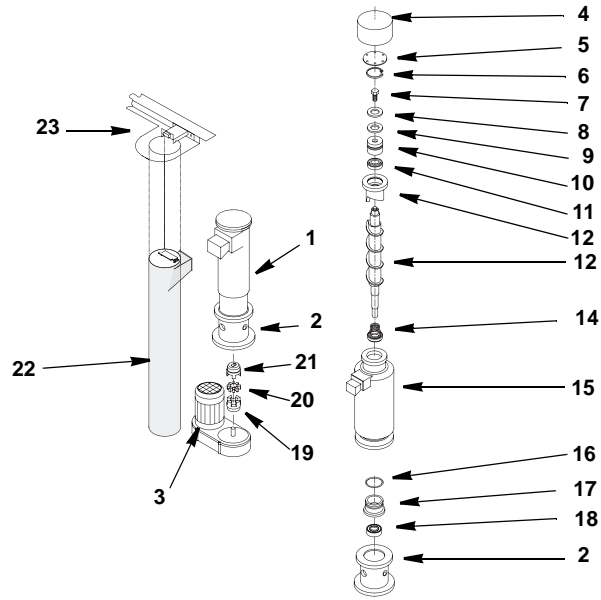

Ice Machine Parts List for Series RF-0650 Models

RF0650 EVAPORATOR COMPARTMENT

DESCRIPTION

	DESCRIPTION		PART NO.
1	Compressor		
	a. 220/60/1		000005623
	b. 230/50/1		000005622
2	Condenser Fan Motor 220/60/1 or 230/50/1		000005579
3	Air cooled condenser		000005631
4	Water reservoir assembly (includes hoses)		000005750
	a. Water reservoir only		000005747
5	Compressor Contactor 220/60/1 or 230/50/1		000005641
6	Low pressure switch (LPCO)		000006076
7	Bin thermostat		000005765
8	Fan Cycle Control		
	b. 220/60/1		000006191
	c. 230/50/1		000006191
9	On/Off rocker switch		000005763
10	Electronic Noise Reducer (radio interference filter) 220/60/1 or 230/50/1		000005680
11	Float microswitch		000005760
12	Water Inlet Valve		
	a. 220/60/1		000006059
	b. 230/50/1		000005770
13	Liquid line drier		000005676
14	Ice chute		000005730
15	Ice chute safety switch		000005762
16	High pressure switch		000005761
17	Rotation sensor		000005755

Miscellaneous – Brackets, Screws, etc.

18	Condenser Fan Blade	000005689
19	Drain manifold 220/60/1 or 230/50/1	000005669
20	Access valve	
	a. Fitting	000006408
	b. Core	000006409
	c. Cap	000006410

RF-0650 EVAPORATOR ASSEMBLY

DESCRIPTION

DESCRIPTION	PART NO.
1 Evaporator assembly	00005683
2 Foundation	00005694
3 Gear Motor Assembly	
a. 220/60/1	00006064
b. 230/50/1	00005699
4 Insulating cap	00005733
5 Bearing cap	00005645
6 Snap ring	00005758
7 Auger bolt	00005600
8 Bearing shim	00005610
9 Self lubricating disc	00005651
10 Upper bearing	00005606
11 Upper o-ring	00005736
12 Cutter head	00005648
13 Auger	00005596
14 Water seal	00005778
15 Evaporator	00005683
16 Lower o-ring	00005584
17 Water seal retainer	00005781
18 Lower bearing	00005603
19 Flex jaw coupling lower	00005643
20 Flex Jaw coupling spider	00005644
21 Flex jaw coupling upper	00005572
22 Ice chute	00005731
23 Reservoir bracket	00005754