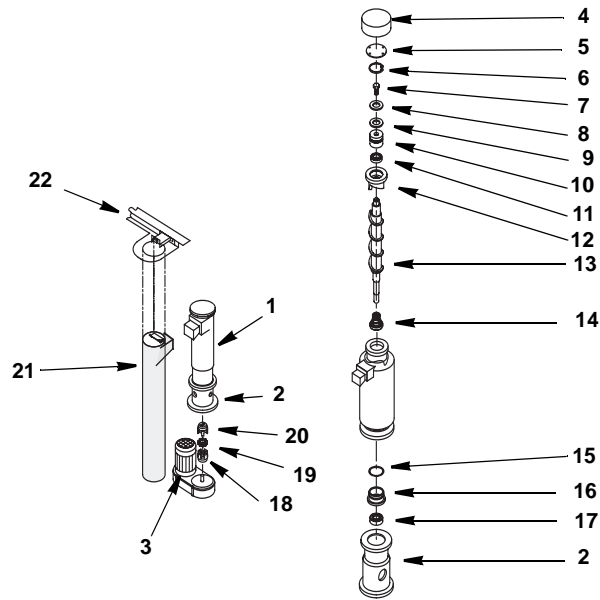

Ice Machine Parts List for Series RF-1200 Models

RF1200 EVAPORATOR COMPARTMENT

DESCRIPTION

DESCRIPTION	PART NO.
1 Compressor	
a. 220/60/1	00005621
b. 230/50/1	00005617
2 Condenser Fan Motor	
a. Air cooled 220/60/1 or 230/50/1	00005579
b. Water cooled 220/60/1	00006085
3 Air cooled condenser	00005633
4 Water cooled condenser	00005636
5 Water regulating Valve	00005777
6 Water reservoir assembly (includes hoses)	00005751
a. Water reservoir only	
7 Compressor Contactor 220/60/1 or 230/50/1	00005641
8 Evaporator thermostat	00006076
9 Bin thermostat	00005765
10 Fan Cycle Control	
b. 220/60/1	00006060
c. 230/50/1	00006191
11 On/Off rocker switch	00005763
12 Electronic Noise Reducer (radio interference filter)	
a. 220/60/1 or 230/50/1 air cooled models only	00005680
b. 220/60/1 or 230/50/1 water cooled models only	00005678
13 2Float microswitch	00005760
14 Water Inlet Valve	
a. 220/60/1 air cooled only	00006059
b. 230/50/1 air cooled	00005770
c. 220/60/1 water cooled only	00006050
d. 230/50/1 water cooled only	00005639
15 Liquid line drier	00005675
16 Ice chute	00005731
17 Ice chute safety switch	00005762
18 High pressure switch	00005761
19 Rotation sensor	00005755

RF-1200 EVAPORATOR ASSEMBLY

DESCRIPTION

DESCRIPTION	PART NO.
1 Evaporator assembly	000005682
2 Foundation	000005694
3 Gear Motor Assembly	
a. 220/60/1	000006064
b. 230/50/1	000005699
4 Insulating cap	000005732
5 Bearing cap	000005646
6 Snap ring	000005758
7 Auger bolt	000005600
8 Bearing shim	000005610
9 Self lubricating disc	000005651
10 Upper bearing	000005606
11 Upper o-ring	000005736
12 Cutter head	000005649
13 Auger	000005597
14 Water seal	000005779
15 Lower o-ring	000005582
16 Water seal retainer	000005780
17 Lower bearing	000005604
18 Flex jaw coupling lower	000005643
19 Flex Jaw coupling spider	000005644
20 Flex jaw coupling upper	000005571
21 Ice chute	000005731
22 Reservoir bracket	000005754