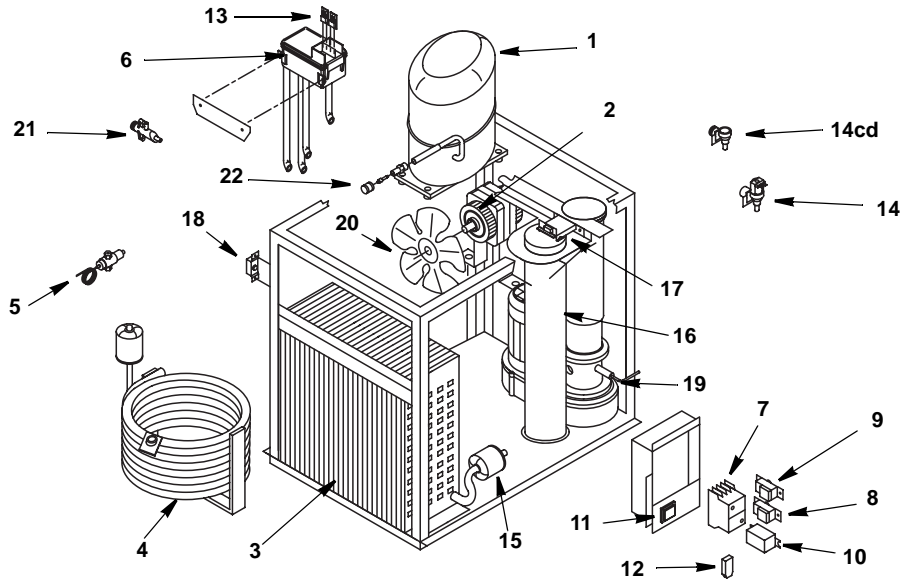

Ice Machine Parts List for Series RF-1200 Models

RF1200 EVAPORATOR COMPARTMENT

DESCRIPTION

DESCRIPTION	PART NO.
1 Compressor	
a. 220/60/1	00005621
b. 230/50/1	00005617
2 Condenser Fan Motor	
a. Air cooled 220/60/1 or 230/50/1	00005579
b. Water cooled 220/60/1	00006085
3 Air cooled condenser	00005633
4 Water cooled condenser	00005636
5 Water regulating Valve	00005777
6 Water reservoir assembly (includes hoses)	00005751
a. Water reservoir only	
7 Compressor Contactor 220/60/1 or 230/50/1	00005641
8 Evaporator thermostat	00006076
9 Bin thermostat	00005765
10 Fan Cycle Control	
b. 220/60/1	00006060
c. 230/50/1	00006191
11 On/Off rocker switch	00005763
12 Electronic Noise Reducer (radio interference filter)	
a. 220/60/1 or 230/50/1 air cooled models only	00005680
b. 220/60/1 or 230/50/1 water cooled models only	00005678
13 2Float microswitch	00005760
14 Water Inlet Valve	
a. 220/60/1 air cooled only	00006059
b. 230/50/1 air cooled	00005770
c. 220/60/1 water cooled only	00006050
d. 230/50/1 water cooled only	00005639
15 Liquid line drier	00005675
16 Ice chute	00005731
17 Ice chute safety switch	00005762
18 High pressure switch	00005761
19 Rotation sensor	00005755

RF-1200 EVAPORATOR ASSEMBLY

DESCRIPTION

DESCRIPTION	PART NO.
1 Evaporator assembly	000005682
2 Foundation	000005694
3 Gear Motor Assembly	
a. 220/60/1	000006064
b. 230/50/1	000005699
4 Insulating cap	000005732
5 Bearing cap	000005646
6 Snap ring	000005758
7 Auger bolt	000005600
8 Bearing shim	000005610
9 Self lubricating disc	000005651
10 Upper bearing	000005606
11 Upper o-ring	000005736
12 Cutter head	000005649
13 Auger	000005597
14 Water seal	000005779
15 Lower o-ring	000005582
16 Water seal retainer	000005780
17 Lower bearing	000005604
18 Flex jaw coupling lower	000005643
19 Flex Jaw coupling spider	000005644
20 Flex jaw coupling upper	000005571
21 Ice chute	000005731
22 Reservoir bracket	000005754