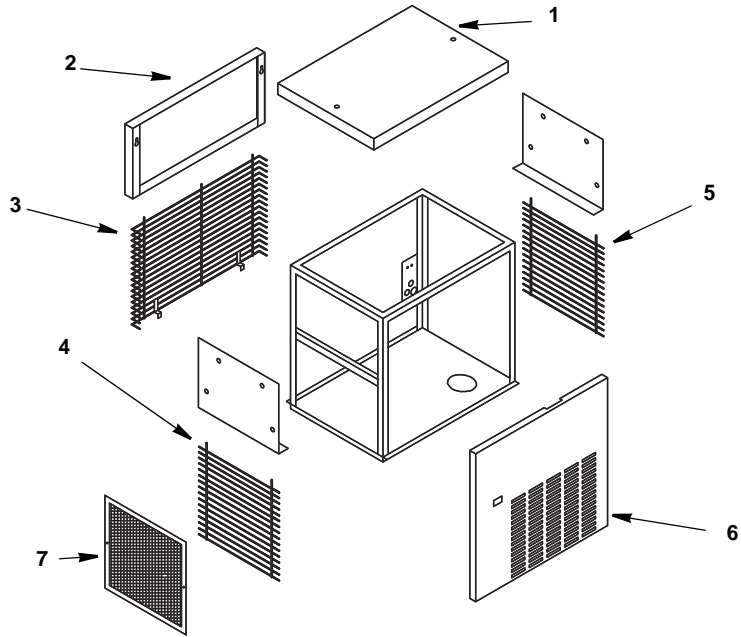

RF-1200 PANELS

DESCRIPTION

DESCRIPTION	PART NO.
1 Top panel	000006054
2 Back panel	
a. 220/60/1	000006052
b. 230/50/1	000006102
3 Back grill	000005702
4 Left side panel	000006051
5 Right side panel	000006053
6 Front panel assembly	000005786
7 Air Filter	000005662

† Refer to Cross Reference Guide